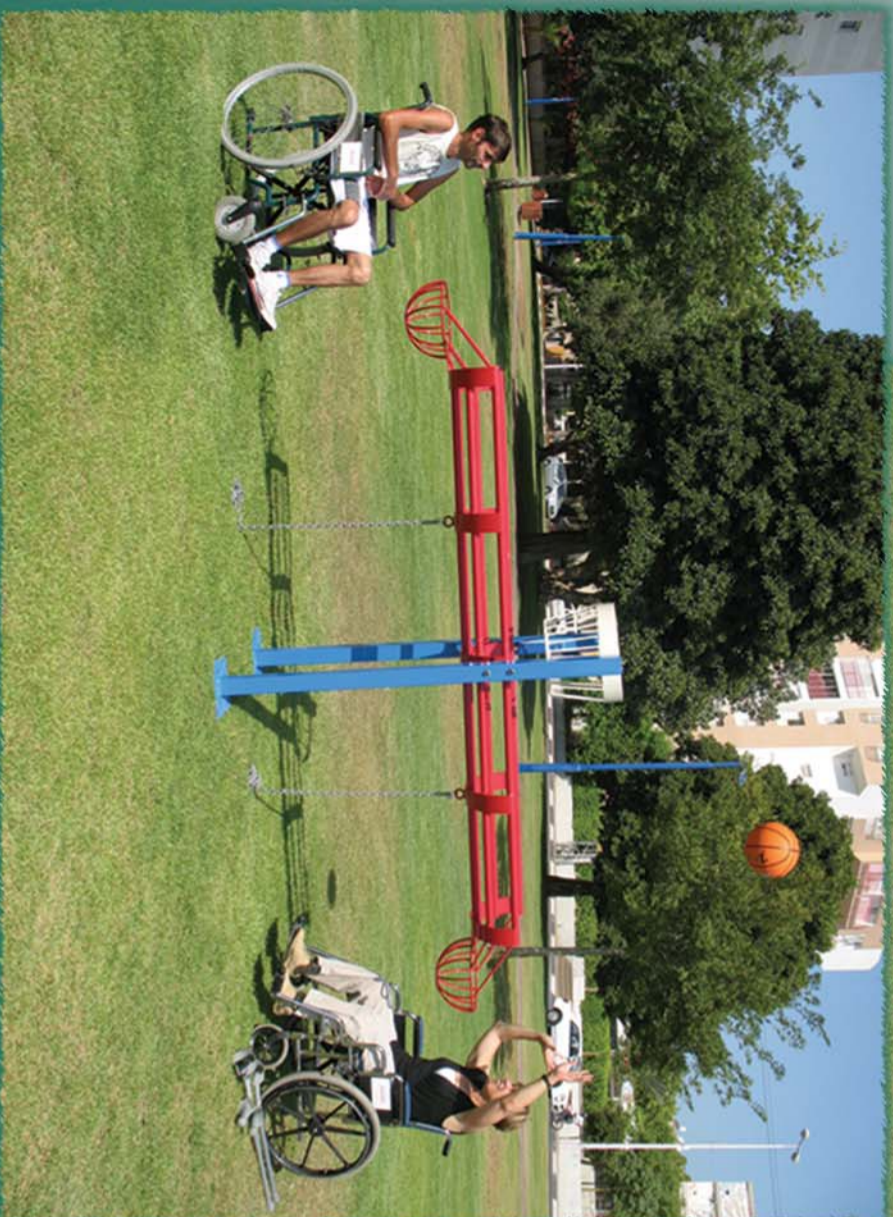

Cat. H701
Dimensions: 3.20m X 0.75m
Safety Area: 5.20m X 2.75 m