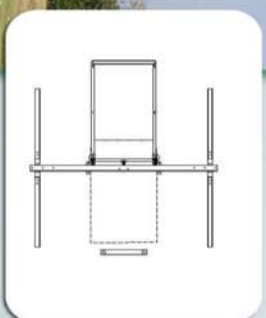

Playground Equipment for Special Needs

Cat. H701
Dimensions: 3.20m X 0.75m
Safety Area: 5.20m X 2.75 m

Cat. H611
Dimensions: 2.05m X 2.05m
Safety Area: 5.10m X 5.10 m

Cat. H612
Dimensions: 1.10m X 1.10m

Cat. H613
Dimensions: 2.30m X 1.50m

Cat. H410
 Dimensions: 2.40m X 2.30m
 Safety Area: 6.90m X 5.30 m

Cat. H511
 Dimensions: 2.60m X 3.10m
 Safety Area: ϕ 7.50m

Cat. H513
 Dimensions: 1.50m X 1.90m
 Safety Area: 5.90m X 5.50 m

New
Cat. H702
 Dimensions: 2.05m X 0.70m
 Safety Area: 4.05m X 2.70 m

New

Cat. H703

Dimensions: 2.90m X 0.20m
Safety Area: 4.90m X 2.20m

Cat. H210

Dimensions: 0.80m X 0.45m
Safety Area: 3.20m X 2.90m

Cat. H310

Dimensions: 3.80m X 1.55m
Safety Area: 6.00m X 3.80m

Cat. H311

Dimensions: 3.80m X 1.55m
Safety Area: 6.00m X 3.80m