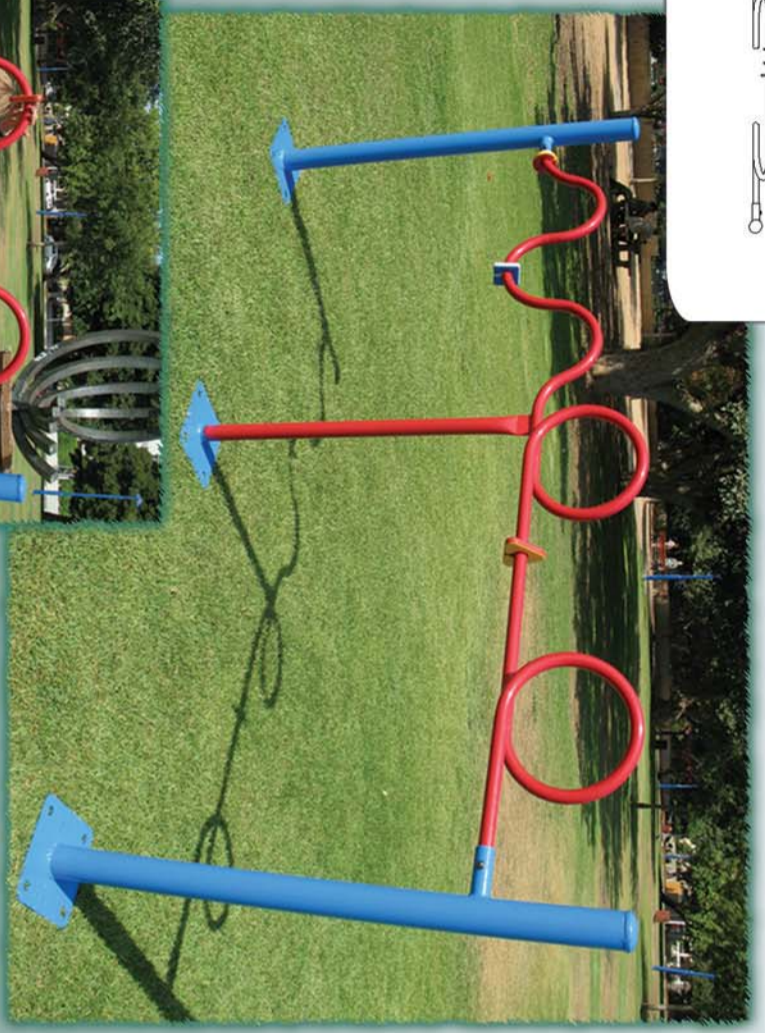

New

Cat. H703

Dimensions: 2.90m X 0.20m
Safety Area: 4.90m X 2.20m

Cat. H210

Dimensions: 0.80m X 0.45m
Safety Area: 3.20m X 2.90m

Cat. H310

Dimensions: 3.80m X 1.55m
Safety Area: 6.00m X 3.80m

Cat. H311